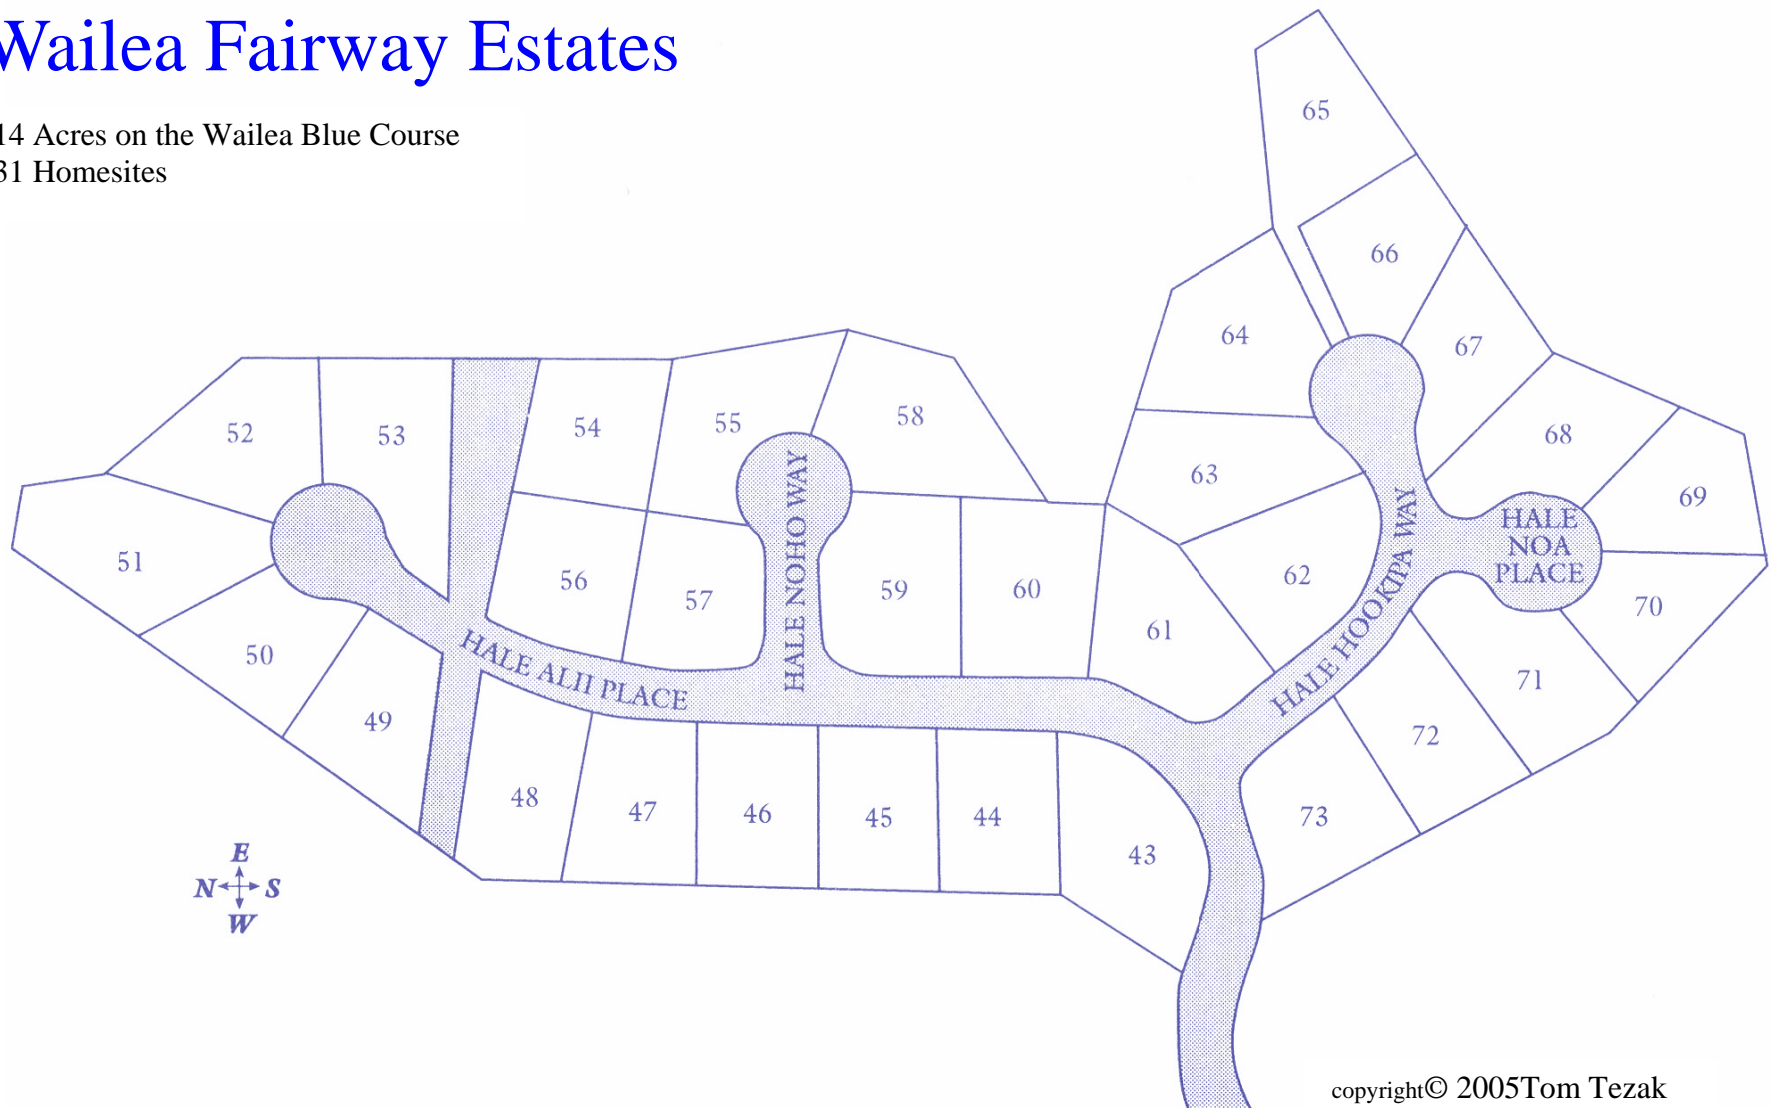

# Wailea Fairway Estates

14 Acres on the Wailea Blue Course  
31 Homesites

copyright© 2005Tom Tezak

808-879-4663 Direct Line  
866-752-4663 Toll Free  
808-442-0942 Fax  
Email [Tom@HomesOnMaui.com](mailto:Tom@HomesOnMaui.com)

[www.HOMESONMAUI.COM](http://www.HOMESONMAUI.COM)

*The Shops at Wailea*

3750 Wailea Alanui Suite B-35  
Wailea, Hawaii 96753