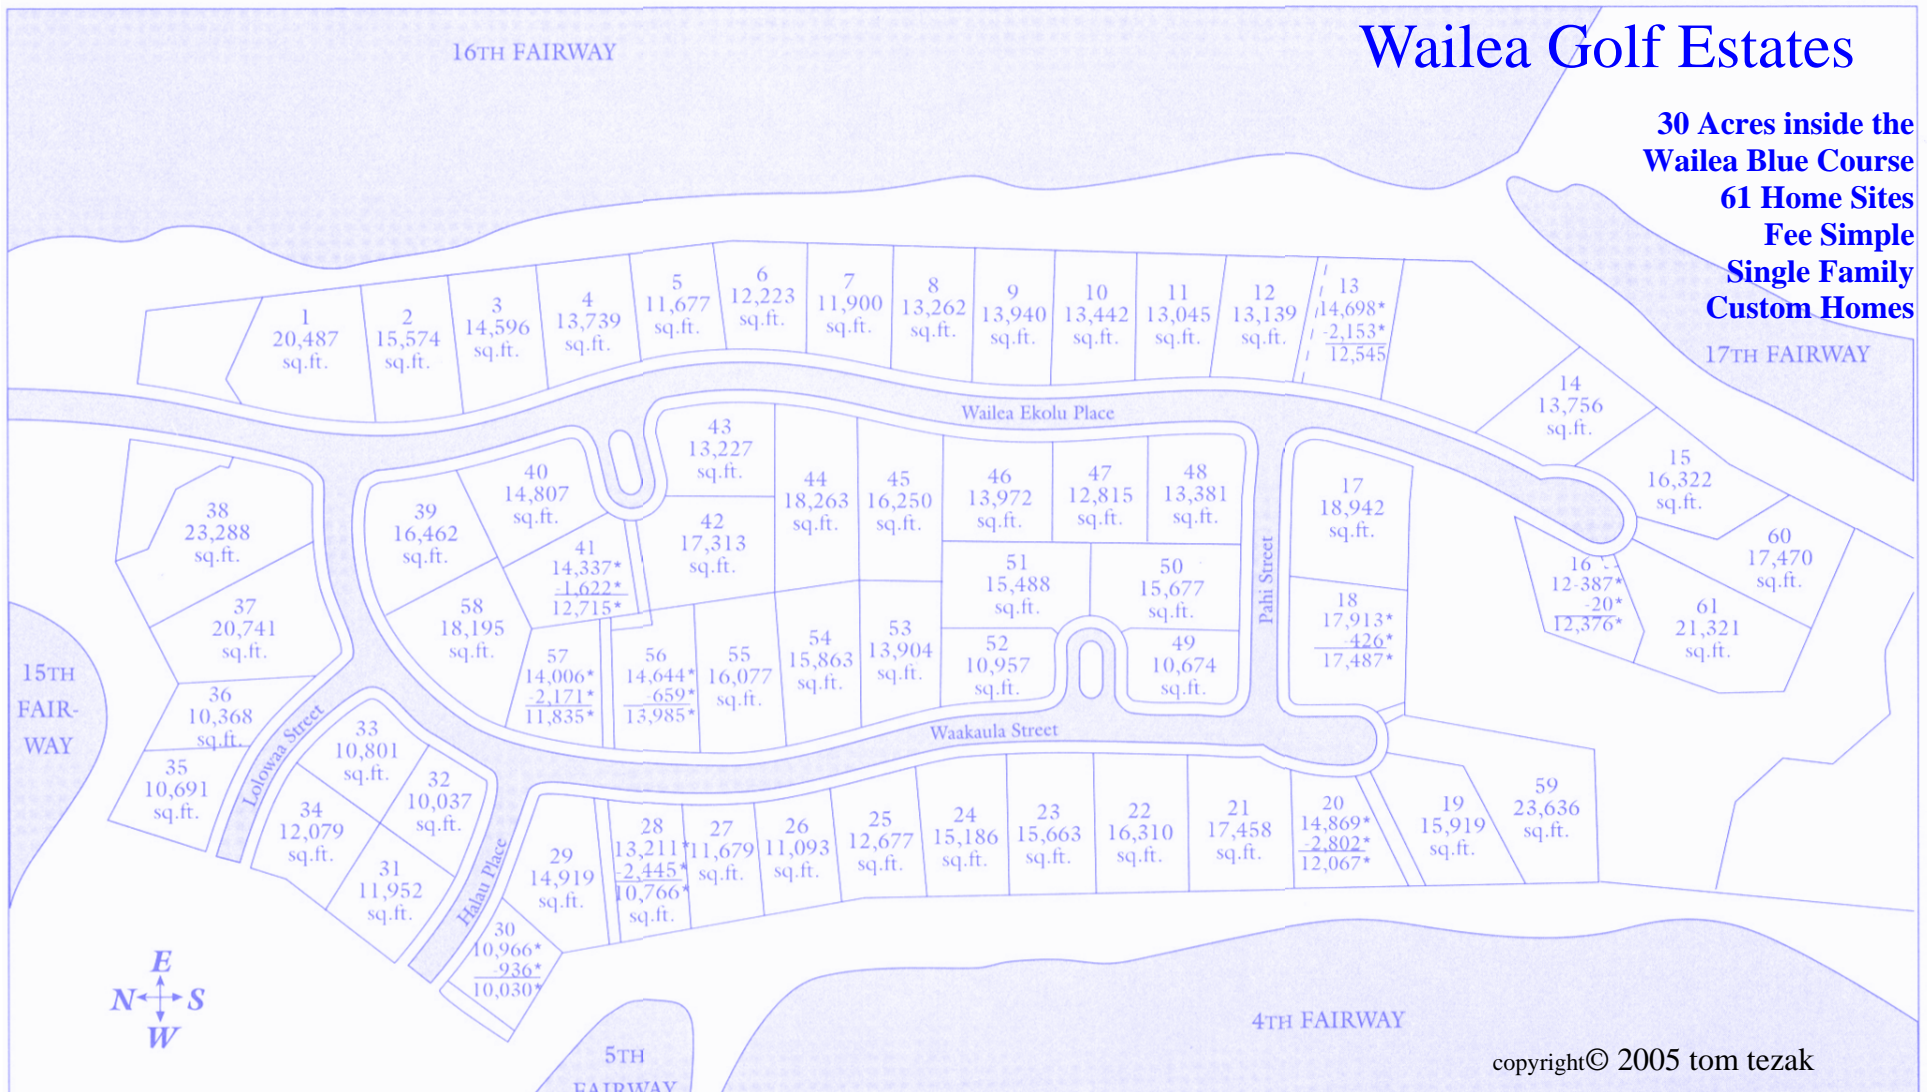

# Wailea Golf Estates

**30 Acres inside the  
Wailea Blue Course  
61 Home Sites  
Fee Simple  
Single Family  
Custom Homes**

copyright© 2005 tom tezak

**808-879-4663 Direct Line**  
**866-752-4663 Toll Free**  
**808-442-0942 Fax**  
Email [Tom@HomesOnMaui.com](mailto:Tom@HomesOnMaui.com)

[www.HOMESONMAUI.com](http://www.HOMESONMAUI.com)

*The Shops at Wailea*  
3750 Wailea Alanui Suite B-35  
Wailea, Hawaii 96753