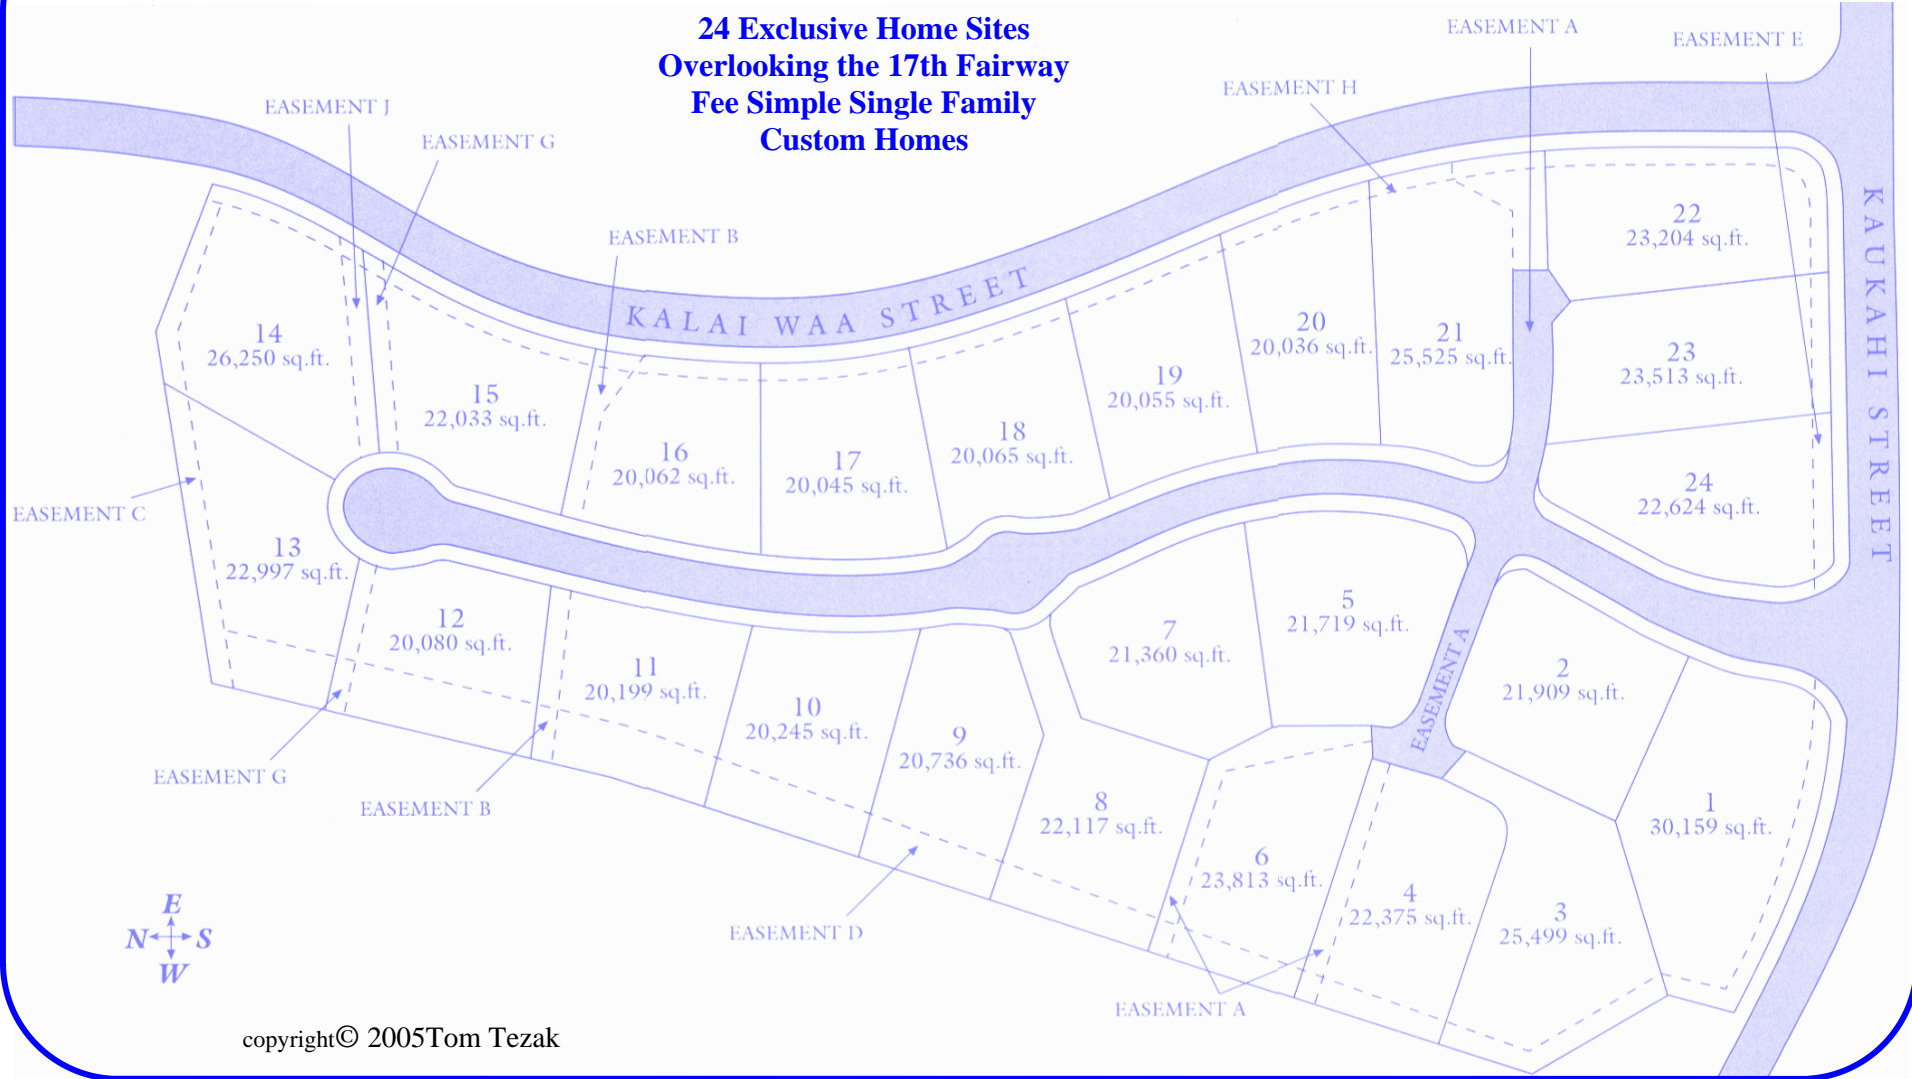

Wailea Highlands

**24 Exclusive Home Sites
Overlooking the 17th Fairway
Fee Simple Single Family
Custom Homes**

copyright© 2005 Tom Tezak