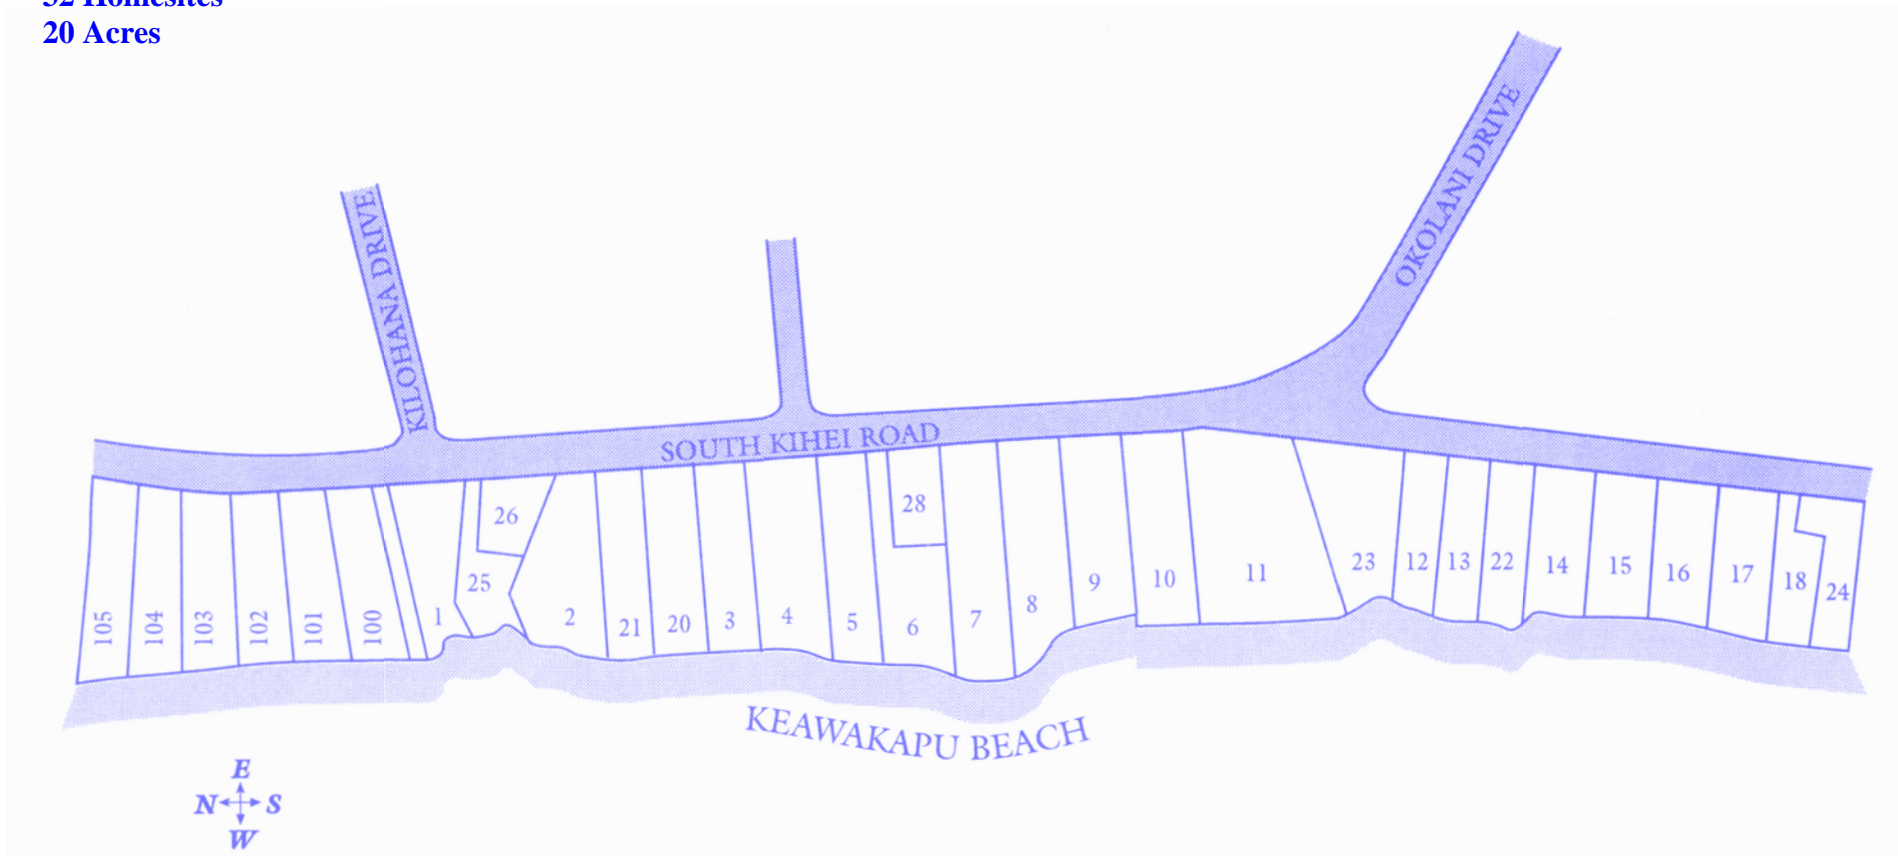

Keawakapu Beach

Oceanfront on Keawakapu Beach

32 Homesites

20 Acres

copyright© 2005 tom tezak

808-879-4663 Direct Line
866-752-4663 Toll Free
808-442-0942 Fax
Email Tom@HomesOnMaui.com

www.HOMESONMAUI.com

**ISLAND
PROPERTIES**

The Shops at Wailea

3750 Wailea Alanui Suite B-35
Wailea, Hawaii 96753