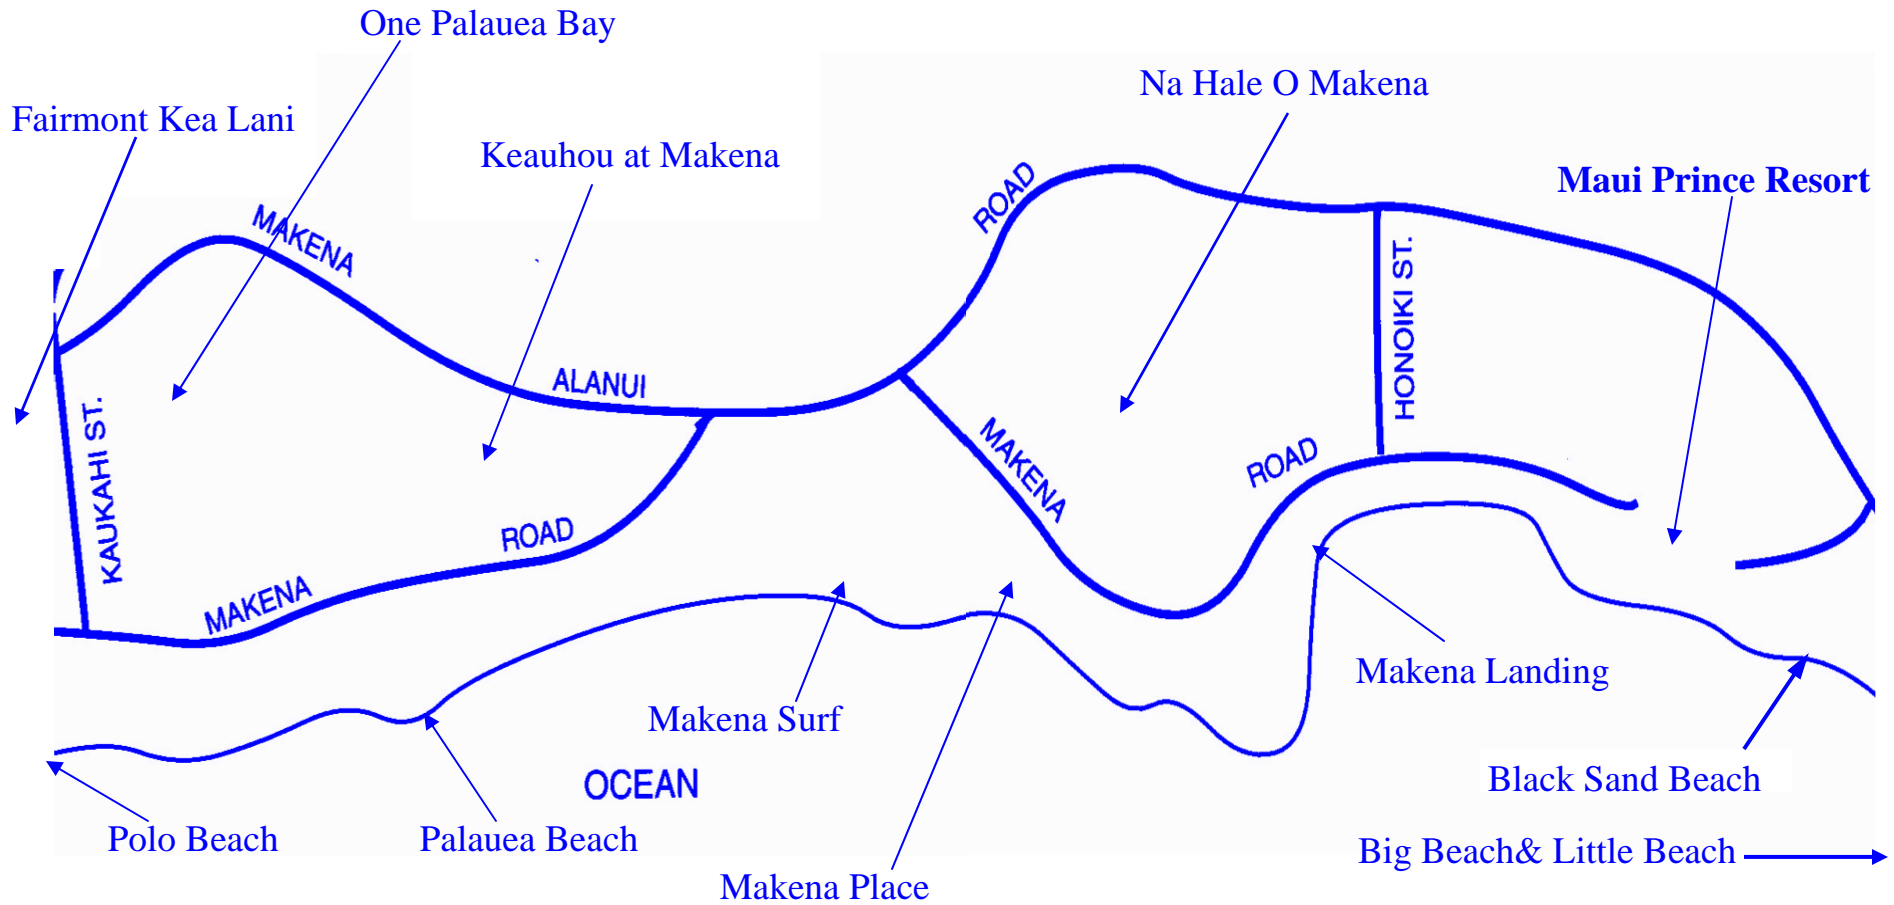

Makena

808-879-4663 Direct Line
 866-752-4663 Toll Free
 808-442-0942 Fax
 Email Tom@HomesOnMaui.com

www.HOMESONMAUI.COM

The Shops at Wailea

3750 Wailea Alanui Suite B-35
 Wailea, Hawaii 96753