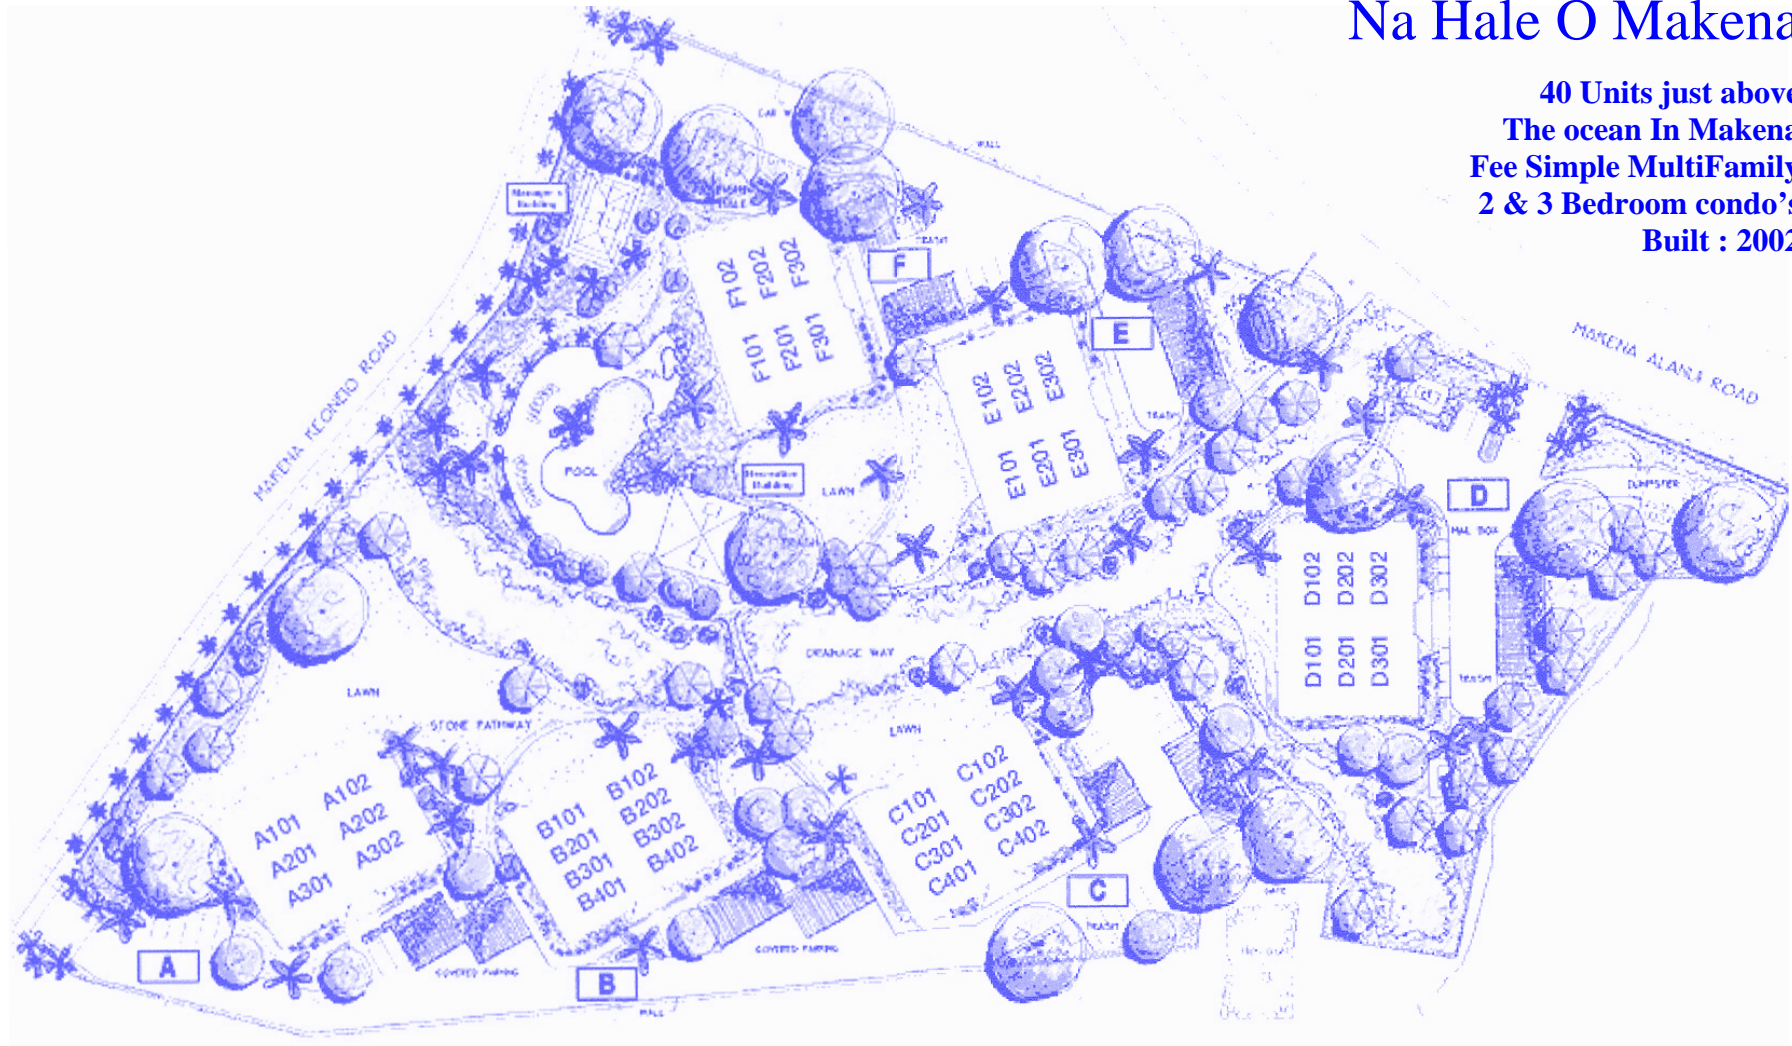

Na Hale O Makena

40 Units just above
The ocean in Makena
Fee Simple MultiFamily
2 & 3 Bedroom condo's
Built : 2002

copyright© 2005 tom tezak

808-879-4663 Direct Line
866-752-4663 Toll Free
808-442-0942 Fax