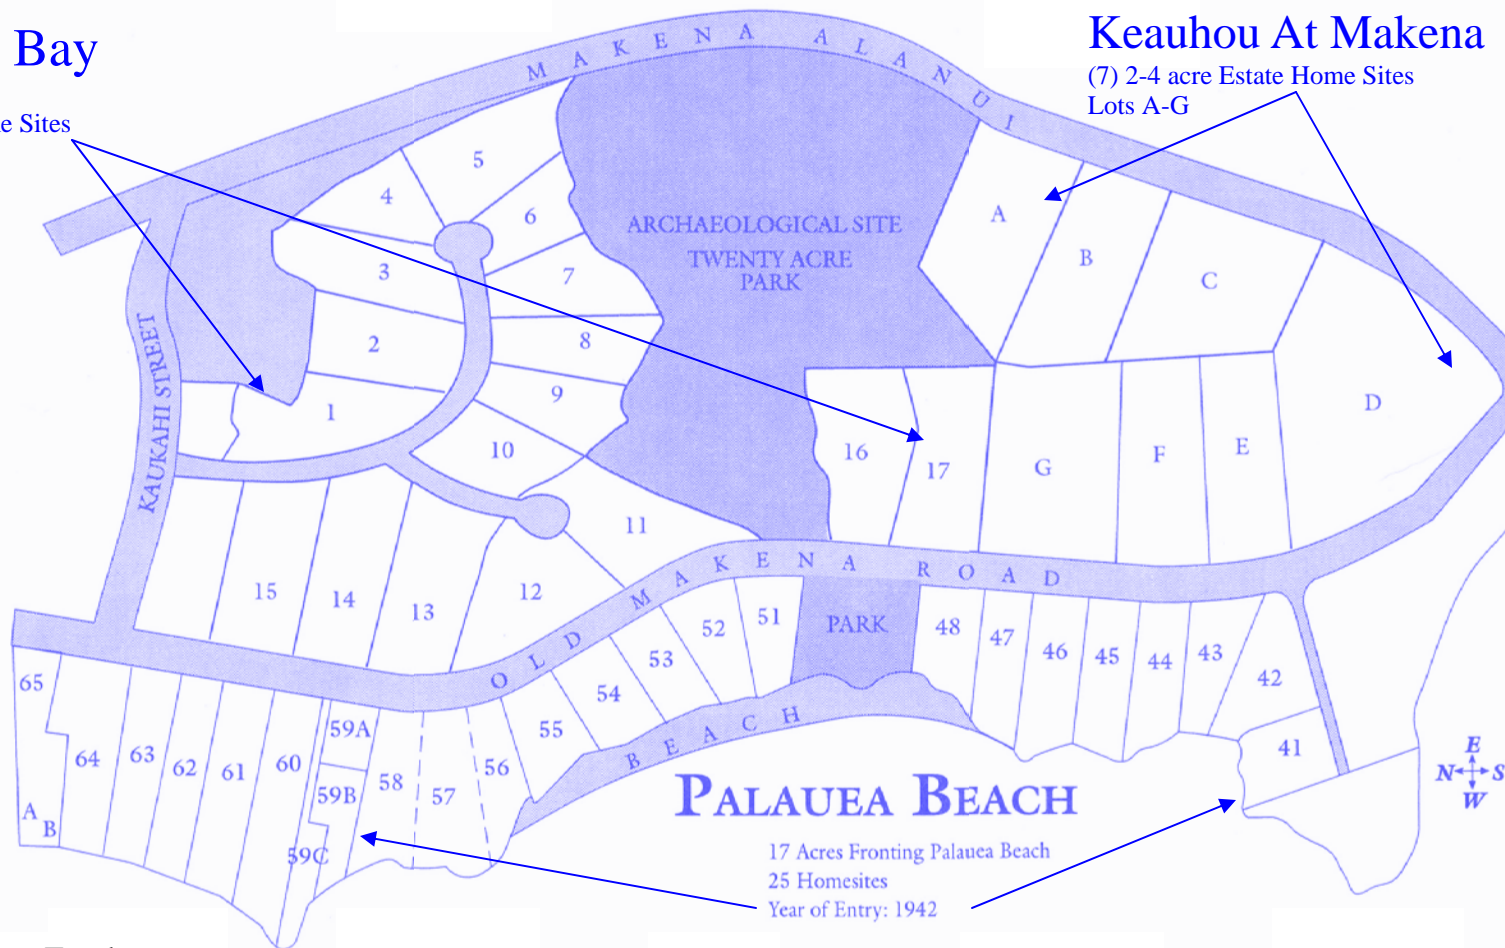

Palauea Beach Area, Makena

One Palauea Bay

Gated Community
(17) 1 acre+ Estate Home Sites

Keauhou At Makena

(7) 2-4 acre Estate Home Sites
Lots A-G

copyright© 2005Tom Tezak

808-879-4663 Direct Line
866-752-4663 Toll Free
808-442-0942 Fax
Email Tom@HomesOnMaui.com

www.HOMESONMAUI.COM

ISLAND
PROPERTIES

The Shops at Wailea

3750 Wailea Alanui Suite B-35
Wailea, Hawaii 96753