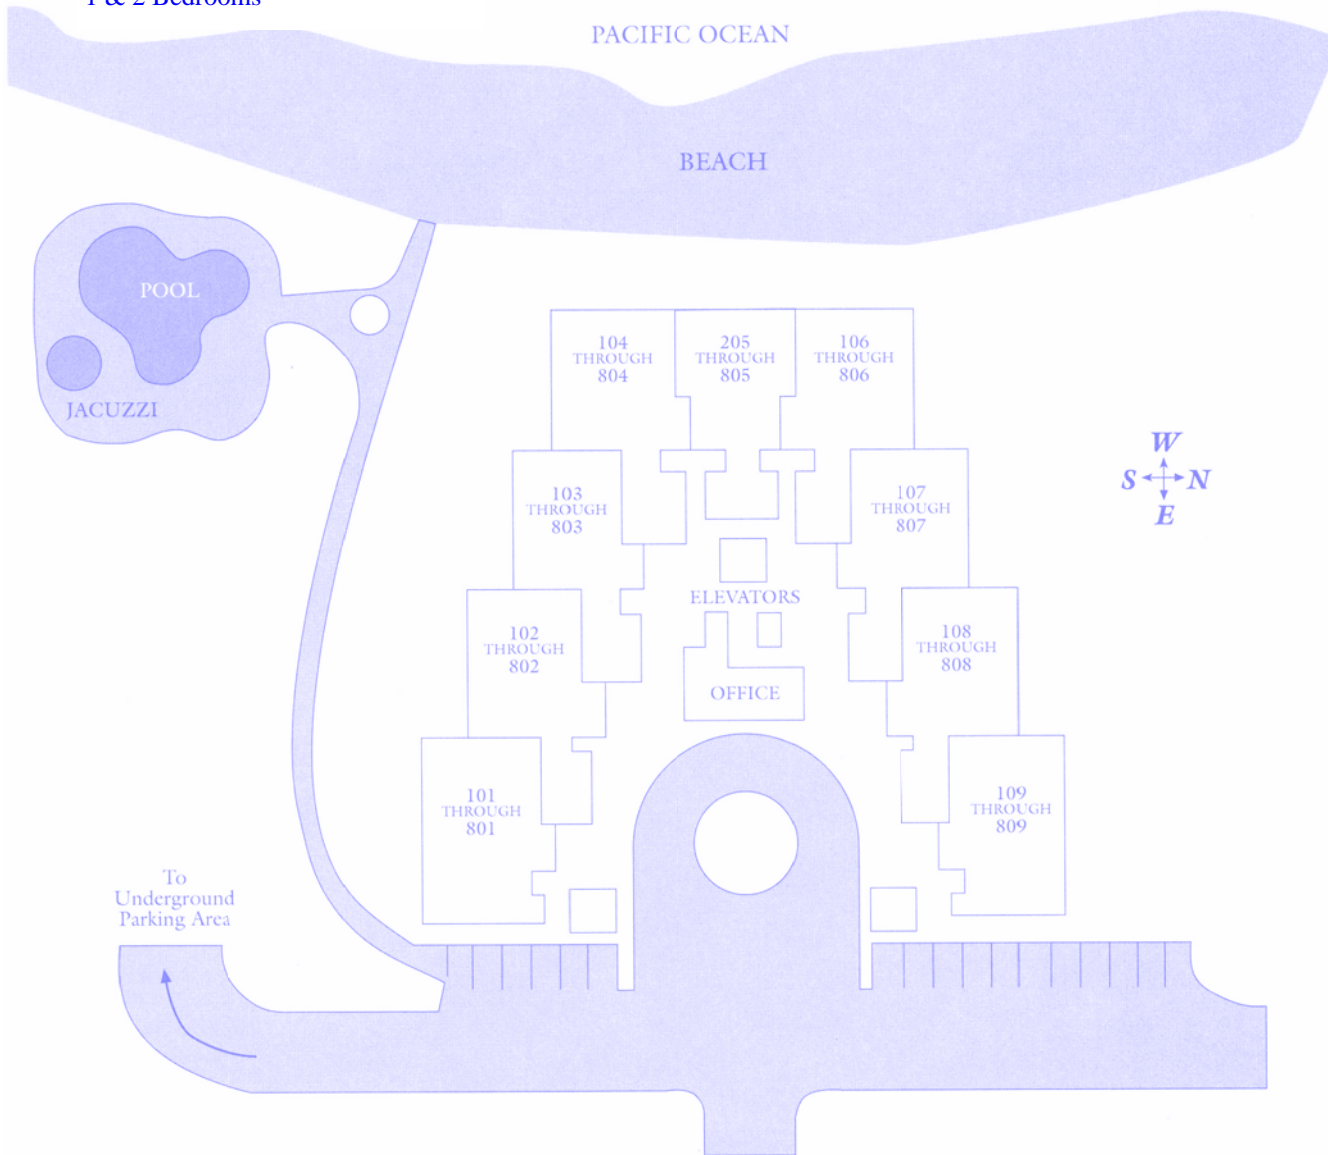

Polo Beach Club

Oceanfront at Polo Beach
63 units
8 Stories + underground parking
Fee Simple
1 & 2 Bedrooms

copyright© 2005 tom tezak

808-879-4663 Direct Line
866-752-4663 Toll Free
808-442-0942 Fax

WWW.HOMESONMAUI.COM