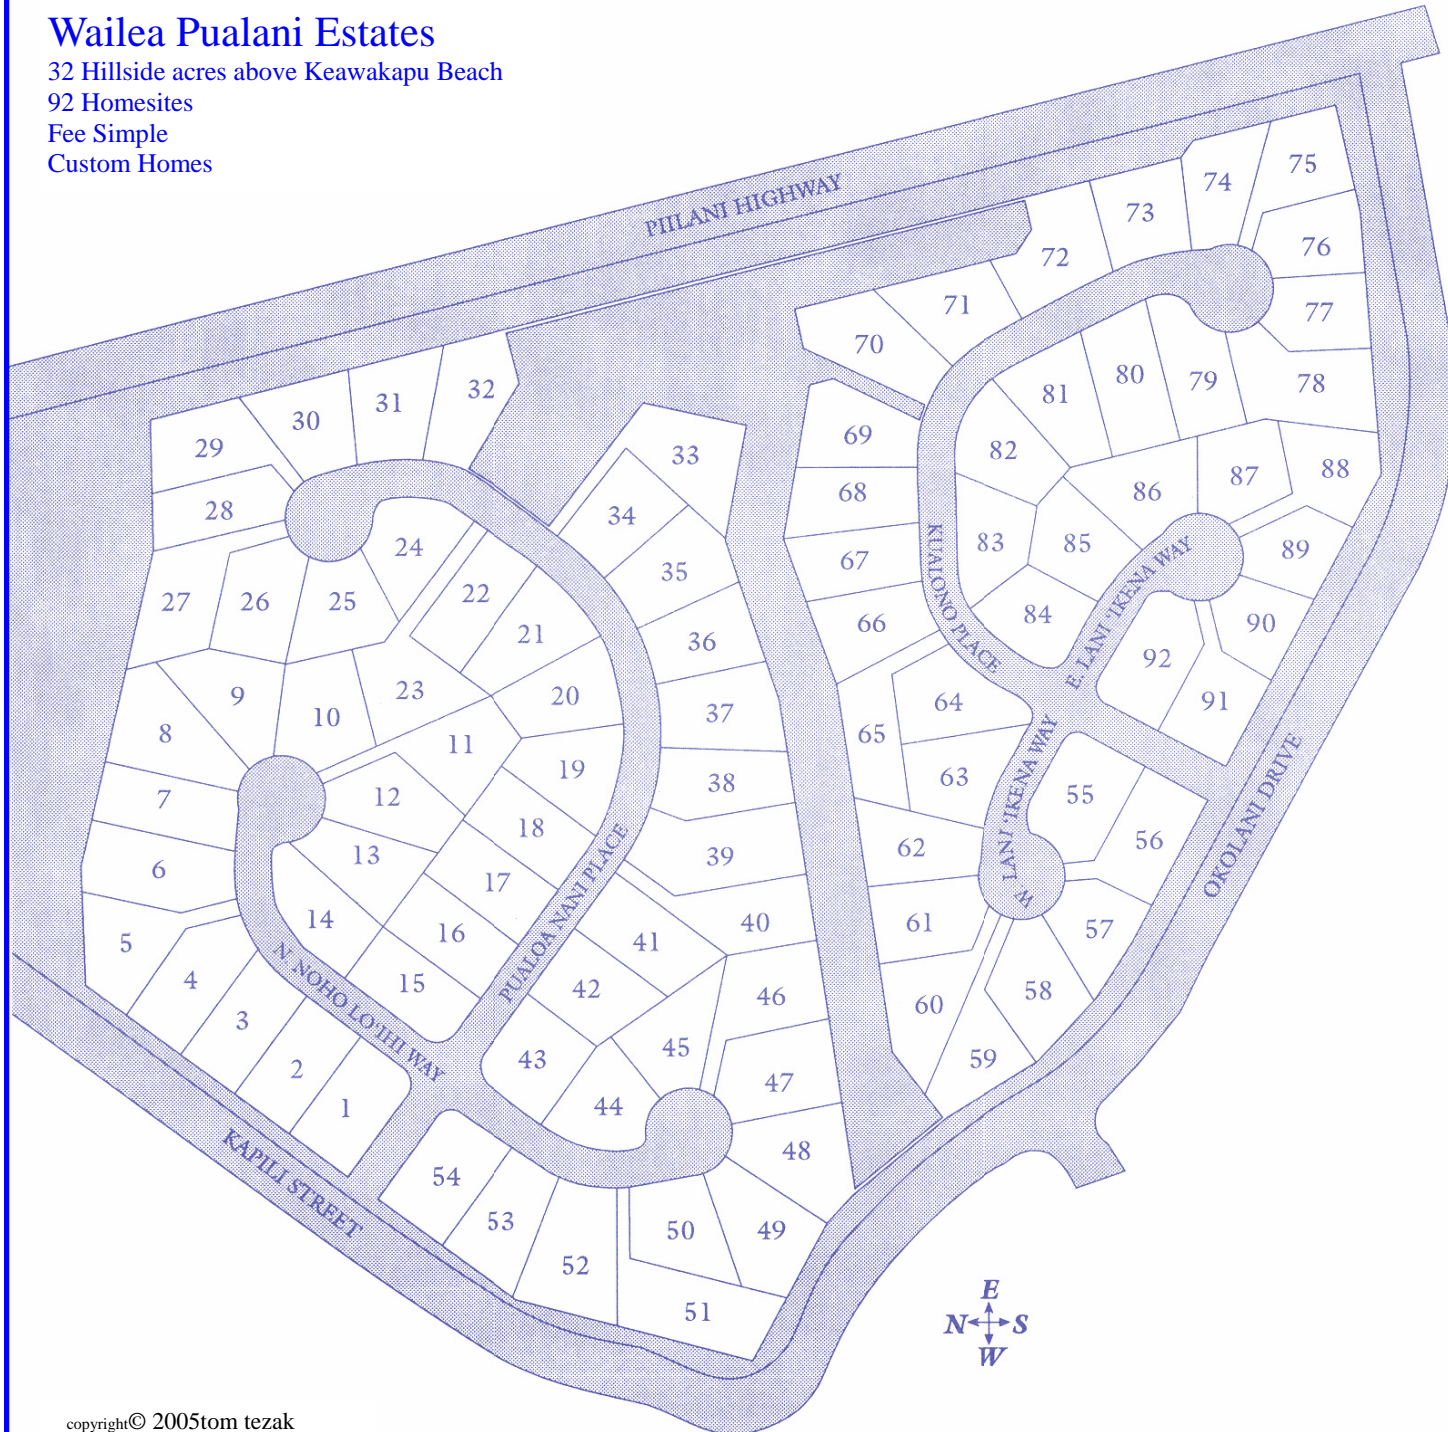

Wailea Pualani Estates

32 Hillside acres above Keawakapu Beach

92 Homesites

Fee Simple

Custom Homes

copyright© 2005tom tezak

Tom Tezak

Making Every Moment Count

Wailea, Maui, Hawaii, 96753