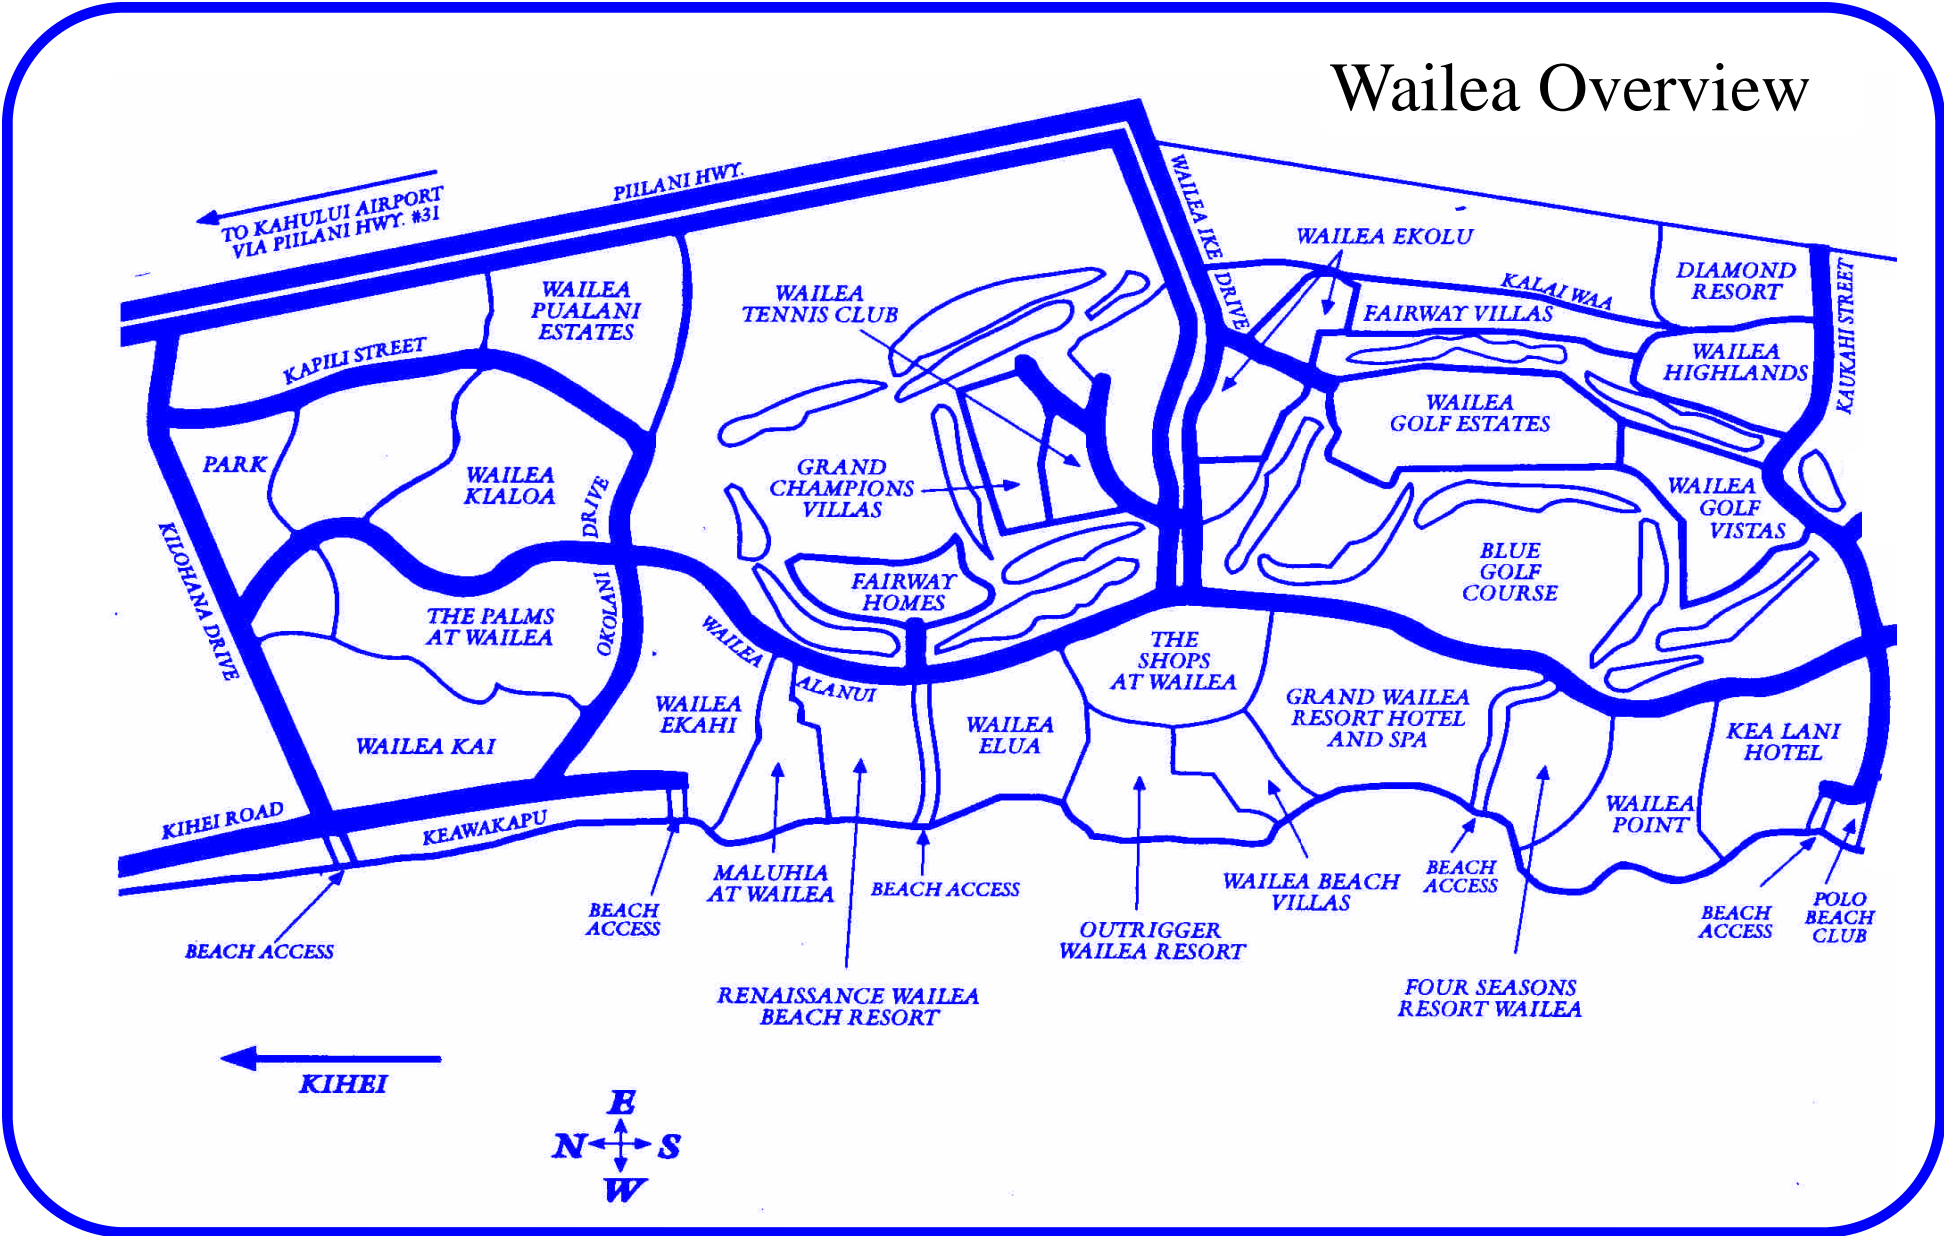

Wailea Overview

Tom Tezak
Making Every Moment Count

808-879-4663 Direct Line
866-752-4663 Toll Free
808-442-0942 Fax

Email Tom@HomesOnMaui.com

www.HOMESONMAUI.com

ISLAND PROPERTIES

The Shops at Wailea

3750 Wailea Alanui Suite B-35
Wailea, Hawaii 96753