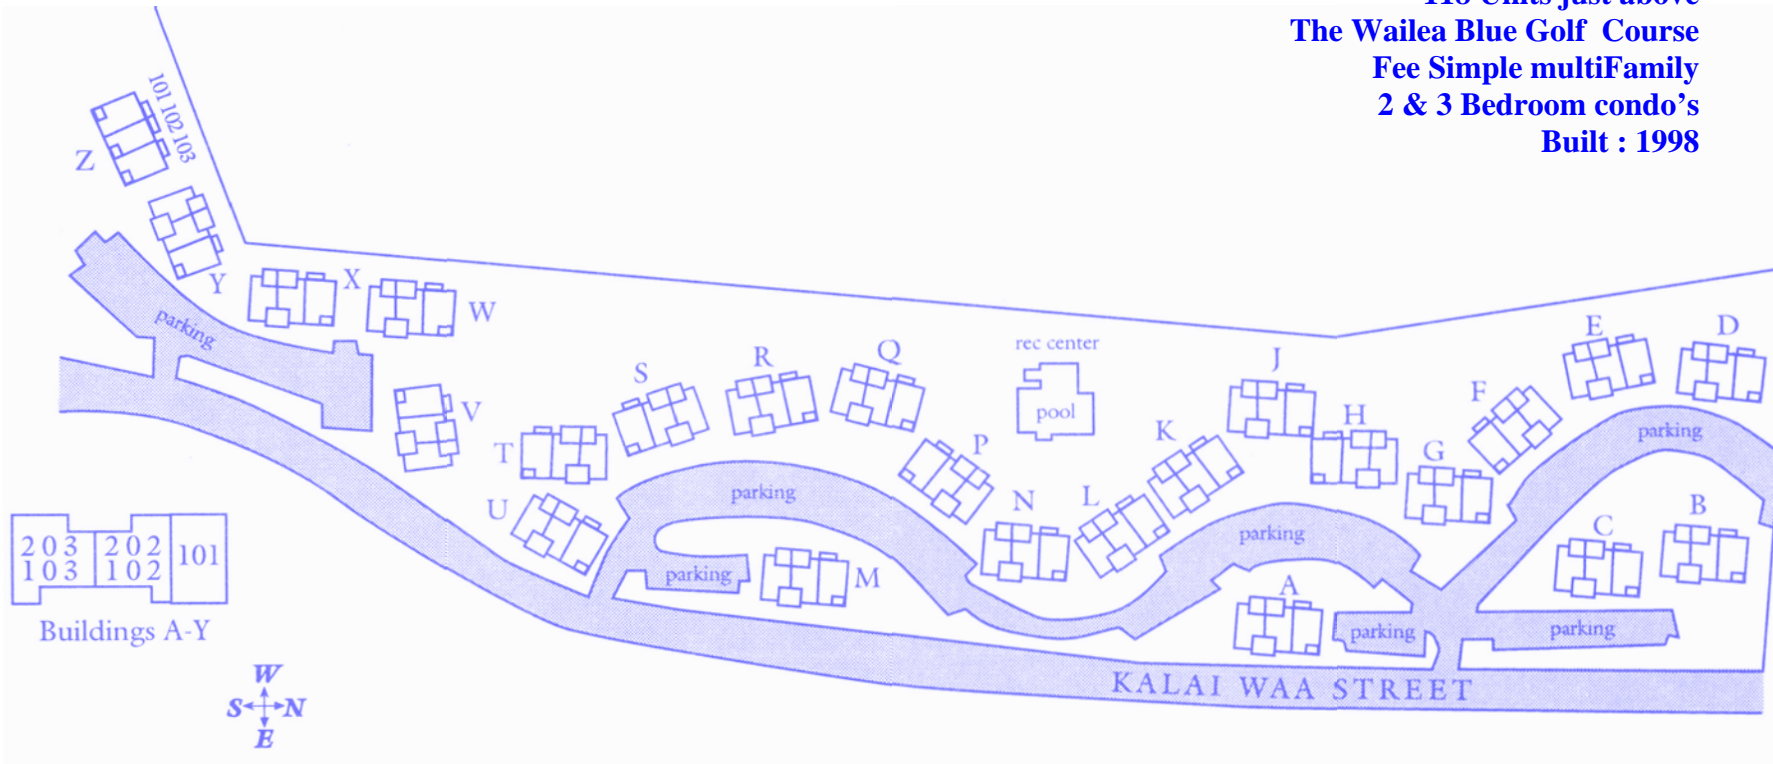

Wailea Fairway Villas

**118 Units just above
The Wailea Blue Golf Course
Fee Simple multiFamily
2 & 3 Bedroom condo's
Built : 1998**

copyright© 2005 tom tezak

808-879-4663 Direct Line
866-752-4663 Toll Free
808-442-0942 Fax
Email Tom@HomesOnMaui.com

www.HOMESONMAUI.COM

ISLAND
PROPERTIES

The Shops at Wailea

3750 Wailea Alanui Suite B-35
Wailea, Hawaii 96753