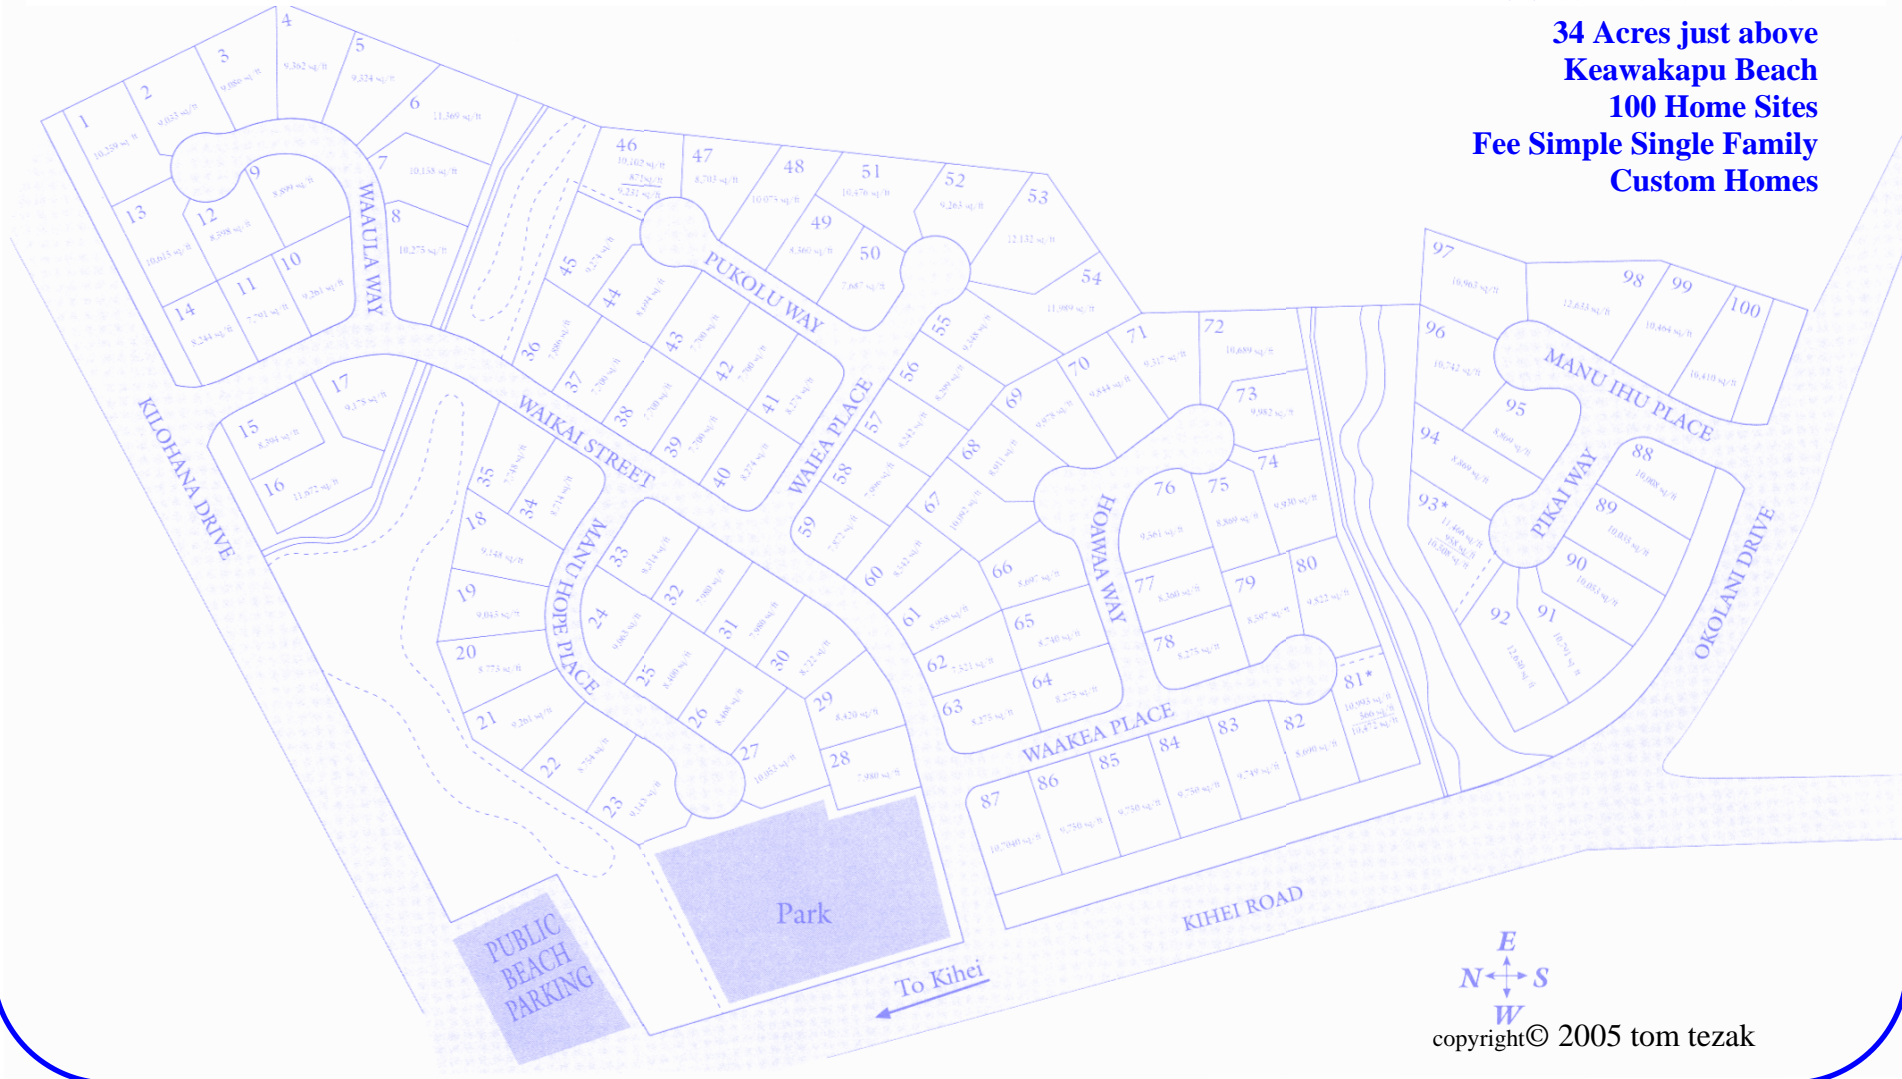

# Wailea Kai

34 Acres just above  
Keawakapu Beach  
100 Home Sites  
Fee Simple Single Family  
Custom Homes

copyright© 2005 tom tezak

808-879-4663 Direct Line  
866-752-4663 Toll Free  
808-442-0942 Fax  
Email [Tom@HomesOnMaui.com](mailto:Tom@HomesOnMaui.com)

[www.HOMESONMAUI.com](http://www.HOMESONMAUI.com)

3750 Wailea Alanui Suite B-35  
Wailea, Hawaii 96753