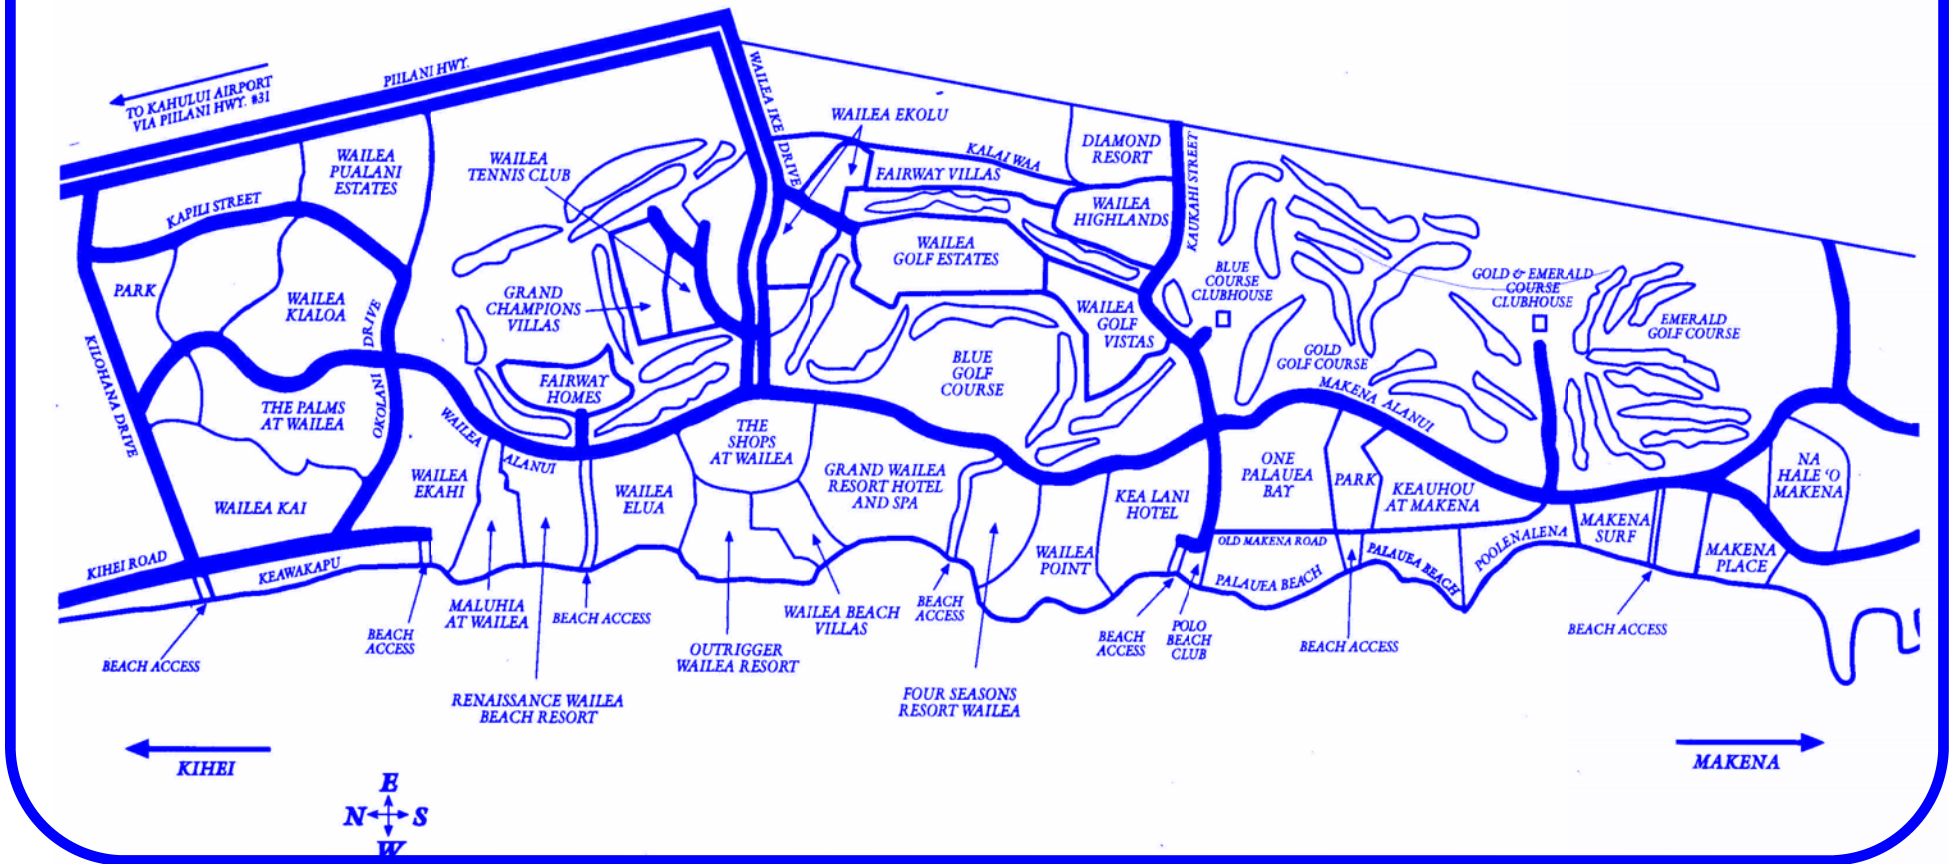

Wailea & Makena Overview

808-879-4663 Direct Line
 866-752-4663 Toll Free
 808-442-0942 Fax
 Email Tom@HomesOnMaui.com

The Shops at Wailea

3750 Wailea Alanui Suite B-35
 Wailea, Hawaii 96753

www.HOMESONMAUI.com